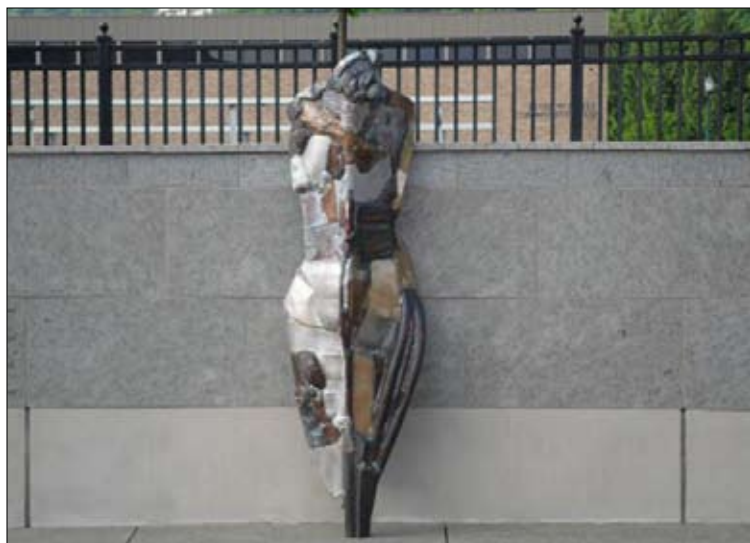

Architectural Rendering with Sculpture sited August 2011

© Linda Stein—*Knight of Tomorrow 574*  
Bronze. 78" x 25" x 14"

PSU Leaders at the August 2011 Grand Opening Reception

Side view of *Knight of Tomorrow 574*

Front view of *Knight of Tomorrow 574*